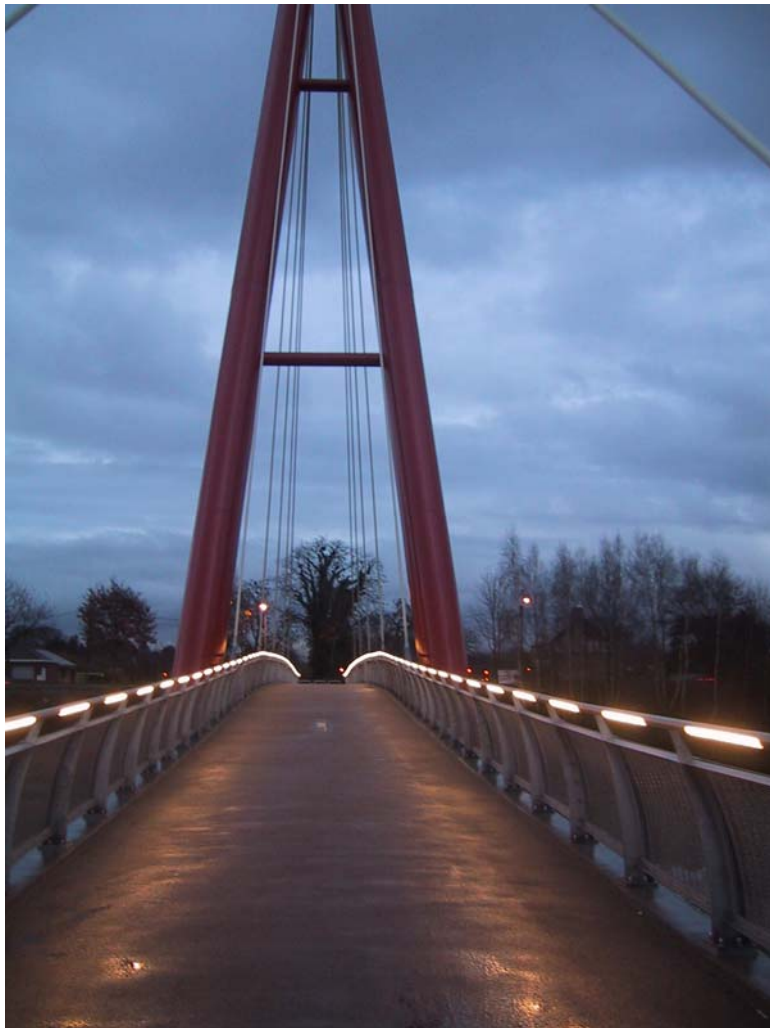

Handrail LEDlighting on pedestrian bridge.

Location: Canal Gent-Oostende, Beernem (Belgium)

Product: 110x LEDrail dia60mm warm white (IP67- 4xIK10)

Total power consumption: 440 Watts!!

Average Light: 21 Lux