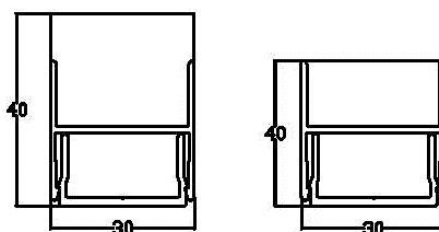

LEDline 2.0 - 30mm wide

- Fully encapsulated linear lighting fixture made of anodised aluminium.
- Standard lengths: 25, 50, 75 & 100cm
- Height: 30 or 40mm
- Special lengths: on request
- IP68
- 4x IK10: 80 Joule
- IP68 connection system
- Operating temperature: -25°C to 60°C
- Colours: Cold white 6100K
Neutral white 4100K
Warm white 2800K
Yellow
Red
Green
Blue
RGB
- Binning for white colours: 3 MacAdam
- CRI for white colours: 85
- Tension: 24Vdc
- Power ECO version: 3.5W/m
PLUS version: 7W/m
POWER version: 15W/m
- Power RGB ECO version: 9W/m
PLUS version: 18W/m
- Dimmable

White monocolour		LEDline h: 40mm		LEDline h: 30mm	
		Lumen/m	Lumen/W	Lumen/m	Lumen/W
ECO (3,5W/m)	Diffuse	76	22	137	39
	Clear	156	45	163	47
PLUS (7W/m)	Diffuse	173	25	287	41
	Clear	339	48	338	48
POWER (15W/m)	Diffuse	438	29	692	46
	Clear	801	53	822	55

The given data are typical values. Due to tolerances of the production process an the electrical components, light output values may vary.

LEDdrain: for in-ground installation combined with drainage

- Standard version: stainless steel channel and resin concrete grating
- Made-to-measure products and other designs available: corten steel, galvanised, indirect lighting,...
- Load class: D400 for 30mm wide LEDline (lorries at low speed)
- Lengths: 100 & 50cm
- Complete with access units