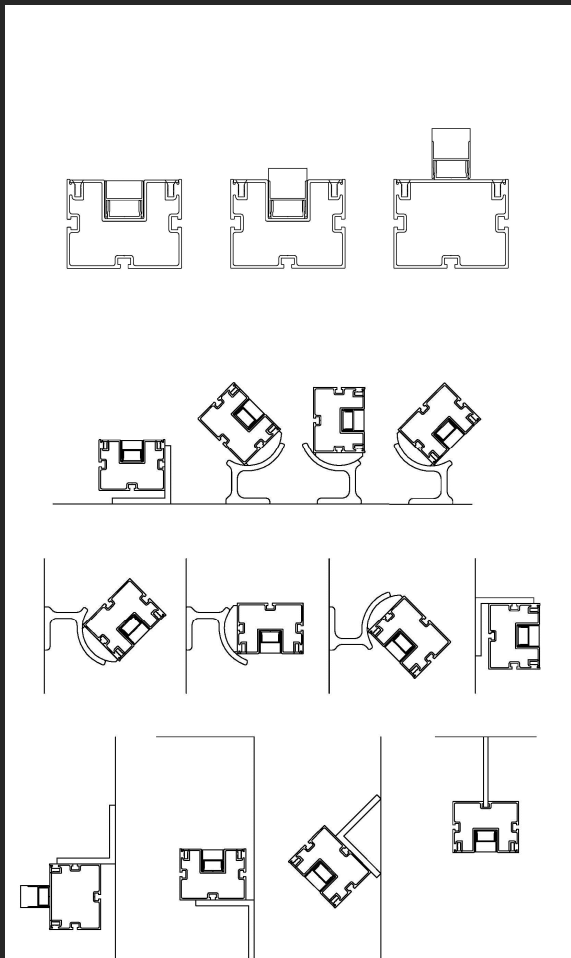

LEDline Multi

Linear, modular, orientable LED lighting system with endless possibilities

IP68

4X IK10

TECHNIC
LED

LED's illuminate your project!

Features:

- Linear
- Modular
- Orientable
- Lighting level totally adaptable for every application and use: continuous lighting, separate fixtures, 30 or 60 LEDs/m, from 1,75 up to 7W/m, clear or opal diffuser, dimmable...
- Lighting and cable tray in one. No visible cabling and no preparations for cables needed.
- Aesthetical design
- Anodised aluminium as a standard
- RAL colours as an option
- Maintenance free
- Large scale of fixation possibilities, so multi-applicable
- Waterproof
- Shock resistant